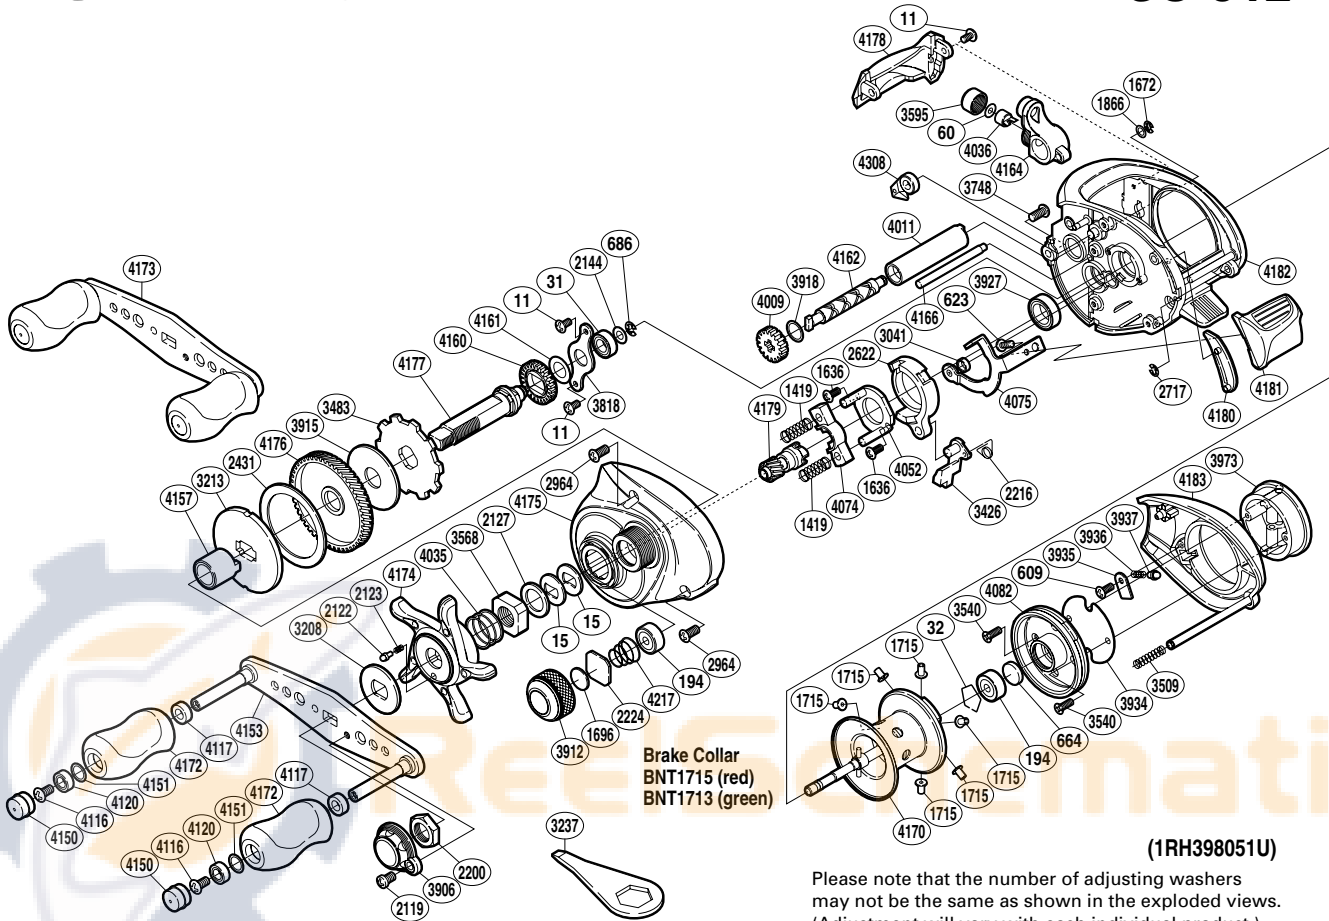

SHIMANO

CURADO A-RB

CU-51E

Brake Collar
BNT1715 (red)
BNT1713 (green)

(1RH398051U)

Please note that the number of adjusting washers may not be the same as shown in the exploded views. (Adjustment will vary with each individual product.)